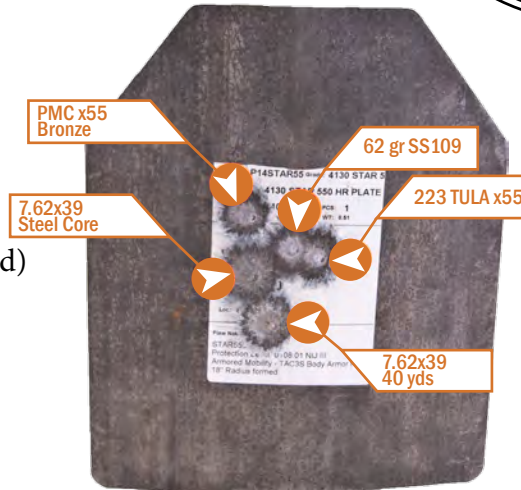

**ARMOR FOR ACTIVE SHOOTER DEFENSE, INVESTIGATORS,
SECURITY & HOME DEFENSE... WE'VE GOT YOU COVERED.**

Spartan Warrior - (SW1012) - Set of Two

Level III High Hardness Steel Plates 10 x 12

- Stand Alone - can be used without need of soft armor underneath
- Shooter cut, single curve plates
- Multi-hit capability
- Weight: 8 lbs each
- Thickness: 1/4"
- Standard Color: Black

Will Stop:

- 5.56 (SS109 Steel Core) + (M193 Lead)
- AK-47 7.62 x 39 (Steel Core & FMJ)
- 7.62 x 51 NATO (.308)

Spartan Light - (SL1012) - Set of Two

Level IIIA Ballistics for Handgun Threats 10 x 12

- Stand Alone - can be used without need of soft armor underneath
- Single curve panels
- Lightweight
- Weight: Less than 1 lb each!
- Thickness: 3/16"
- Standard Color: Black

Low profile design

- Drag-strap on back
- Quick release, 4 strap harness
- High strength nylon construction
- Molle front
- Standard Color: Black

ID PANELS

Compatible with all carriers

- Comes in sets of 2
- Available in: Sherriff (SHFID)
Police (POLID)
EMT (EMTID)
Paramedic (PARID)